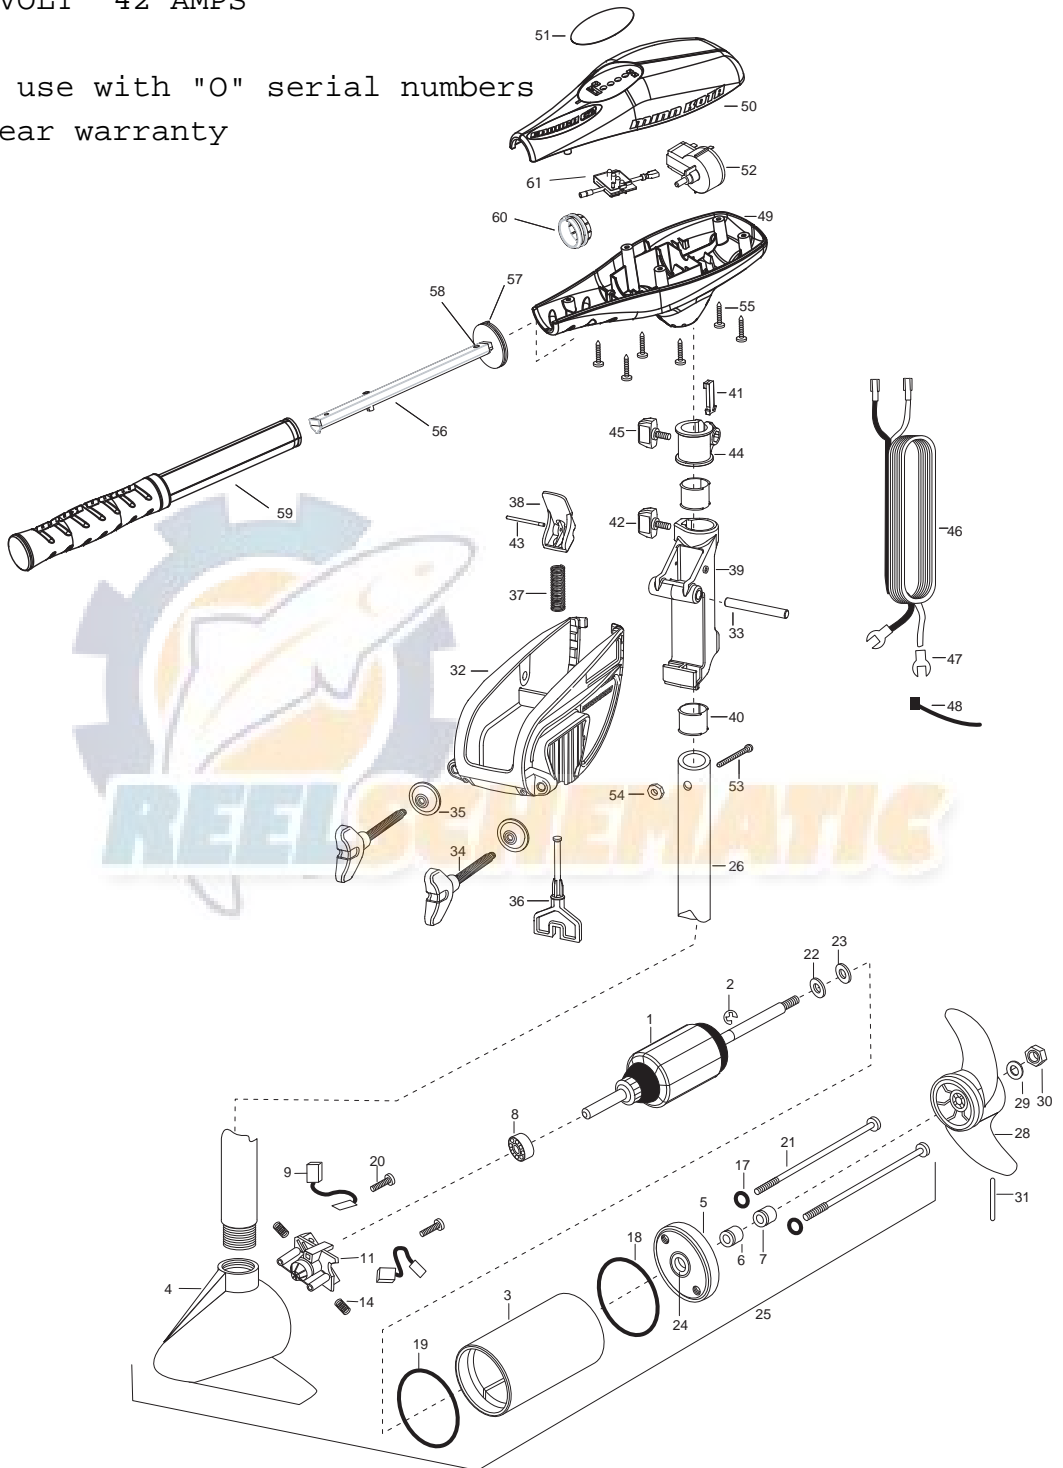

RIPTIDE 40/SC/T - 30" PARTS DIAGRAM

12 VOLT 42 AMPS

for use with "0" serial numbers
2-year warranty

RIPTIDE 40/SC/T - 30" PARTS LIST

In the U.S.A., replacement parts may be ordered directly from MINN KOTA Parts Dept., 121 Power Dr., Mankato, MN 56002-8129. In Canada, parts may be ordered from any of the Canadian Authorized Service Centers. Visit minnkotamotors.com for a current listing. Be sure to provide the MODEL and SERIAL number of your motor when ordering parts. Please use the correct part numbers from the parts list. Payment for any parts ordered from the MINN KOTA parts department may be by Discover Card, Master Card or VISA. To order call 1-800-227-6433 or FAX 1-800-527-4464.

<u>Item</u>	<u>Part Number</u>	<u>Description</u>
1	2-100-202	ARMATURE ASSEMBLY 12v 3.25
2	788-015	RETAINING RING
3	2-200-379	HOUSING ASSEMBLY CENTER 3.25 SW TXT
4	2-300-332	BRUSH END HOUSING ASSEMBLY 3.25 5-SPC SW
5	2-400-328	PLAIN END HOUSING ASSEMBLY 3.25 SW
6	880-003	SEAL
7	880-006	SEAL W/SHIELD
8	140-010	BALL BEARING
9	188-052	BRUSH ASSEMBLY [2.EA]
11	738-030	BRUSH PLATE W/HOLDER 3.25
14	975-032	SPRING-COMPRESSION [2.EA]
17	701-007	O-RING- THRU BOLT [2.EA]
18	701-039	O-RING MK406460
19	701-041	O-RING
20	830-001	SCREW- SELF THREAD 8-32X1.7 [2.EA]
21	830-078	THRU BOLT 8-32X8.0 [2.EA]
22	990-067	WASHER- STEEL THRUST
23	990-070	WASHER- NYLATRON [2.EA]
24	144-049	FLANGE BEARING (SERVICE ONLY)
25	2069231	MOTOR ASSEMBLY 12 V 3.25 5SPC SW TXT
26	2002020	TUBE-COMPOSITE, WHT, 30"
■	1378121	PROP W/DRIVE PIN, WASHER, NUT KIT
28	2061122	PROPELLER 3.25 HUB DIA
29	2151726	WASHER- 5/16 STD SS
30	2198400	ANODE, ZINC, 3.25/3.62"
31	2092600	PIN-DRIVE
■	2771816	BRACKET & HINGE ASSEMBLY (INCLUDES 32-43)
■	2771913	BRACKET ASSEMBLY (INCLUDES 32, 34, 35)
*32	2061910	BRACKET
33	2060511	PIN-HINGE SS
*34	2061301	SCREW-CLAMP SS [2.EA]
*35	2331700	WASHER-CLAMP SCREW SS [2.EA]
36	2063605	T-BAR, PLASTIC
37	2062706	SPRING- (T-BAR)